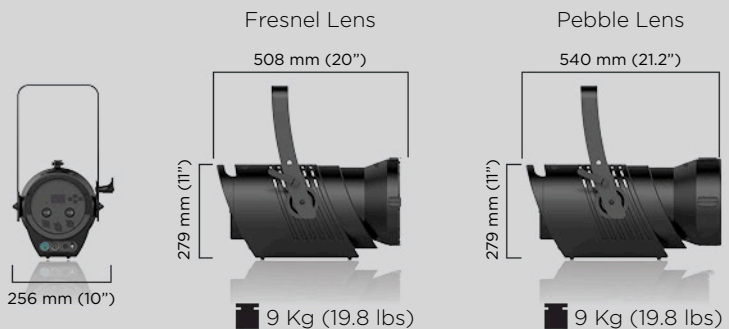

WEIGHT AND DIMENSIONS